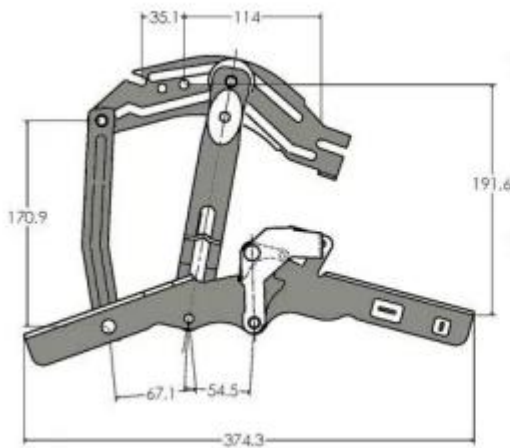

8. Heavy duty 3-stops design,lock and stop perfectly and clearly. 3-stops for sitting,TV and sofa bed.

9. Storage function, this is very important to put the sheet and pillow into storage.

Clic Clac Sofa Bed Mechanism Details:

Zero Wall Click Clac Sofa Bed Actions

Four functions: Sitting,TV ,Sleeping and Storage.

(1) Double-lock design for the stability of backrest and seat cushion.

(2) Bushes for rivets to secure the cycles and smooth.

By Wood Frame

By Metal Frame