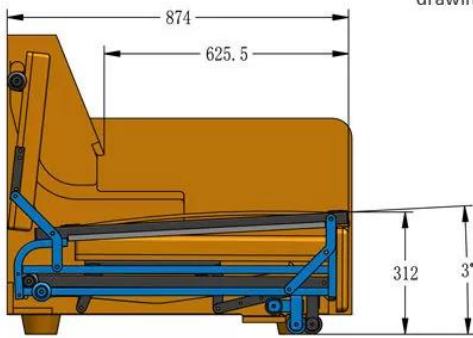

Full Length Popup Sofabed Mechanism Features & Benefits:

1. So feeling good for sitting and sleeping.
2. Easy to operate and no need mattress.
3. Extend 180-200 cm which depends on the size of head board.
4. Open frame height as high as seat from the floor, it is good for bedroom.
5. Mid seat area is the same as stationary seat for super seat comfort.
6. Components KD construction design to save shipment cost.
7. Seat cover sticks to the frame so it can be took off for washing.
8. Open lock and close lock design for the safety.
9. Rubber wheels to reduce the noise.
10. Head board hided inside the backrest by wheels guide.

Size "A"
 A=1650cm ,SFG1650S#
 A=1372cm,SFG1372S#
 A=715cm, SFG715S#

"S" means for multi-seater,
 and "C" means for corner
 sofa. Some parts are
 different.