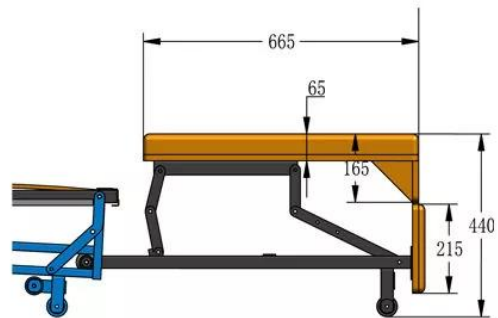

Full Length Popup Sofabed Mechanism Features & Benefits:

1. So feeling good for sitting and sleeping.
2. Easy to operate and no need mattress.
3. Extend 180-200 cm which depends on the size of head board.
4. Open frame height as high as seat from the floor, it is good for bedroom.
5. Mid seat area is the same as stationary seat for super seat comfort.
6. Components KD construction design to save shipment cost.
7. Seat cover sticks to the frame so it can be took off for washing.
8. Open lock and close lock design for the safety.
9. Rubber wheels to reduce the noise.
10. Head board hided inside the backrest by wheels guide.

See

Video:https://www.linkedin.com/posts/paulchina_so-feeling-good-both-sitting-and-sleepin

g-activity-6573800912463200256-1aCn?utm_source=share&utm_medium=member_desktop

Contact our sales to get detailed drawings for wood frame

Size "A"
 A=1650cm ,SFG1650S#
 A=1372cm,SFG1372S#
 A=715cm, SFG715S#

"S" means for multi-seater,
 and "C" means for corner
 sofa. Some parts are
 different.