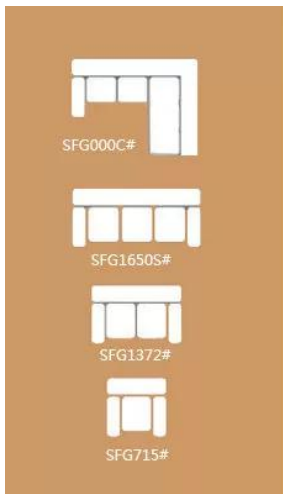

Full Length Popup Sofabed Mechanism Features & Benefits:

1. So feeling good for sitting and sleeping.
2. Easy to operate and no need mattress.
3. Extend 180-200 cm which depends on the size of head board.
4. Open frame height as high as seat from the floor, it is good for bedroom.
5. Mid seat area is the same as stationary seat for super seat comfort.
6. Components KD construction design to save shipment cost.
7. Seat cover sticks to the frame so it can be took off for washing.
8. Open lock and close lock design for the safety.
9. Rubber wheels to reduce the noise.
10. Head board hided inside the backrest by wheels guide.

See

Video:https://www.linkedin.com/posts/paulchina_so-feeling-good-both-sitting-and-sleepin

g-activity-6573800912463200256-1aCn?utm_source=share&utm_medium=member_desktop

Contact our sales to get detailed drawings for wood frame

Size "A"
 A=1650cm ,SFG1650S#
 A=1372cm,SFG1372S#
 A=715cm, SFG715S#

"S" means for multi-seater,
 and "C" means for corner
 sofa. Some parts are
 different.