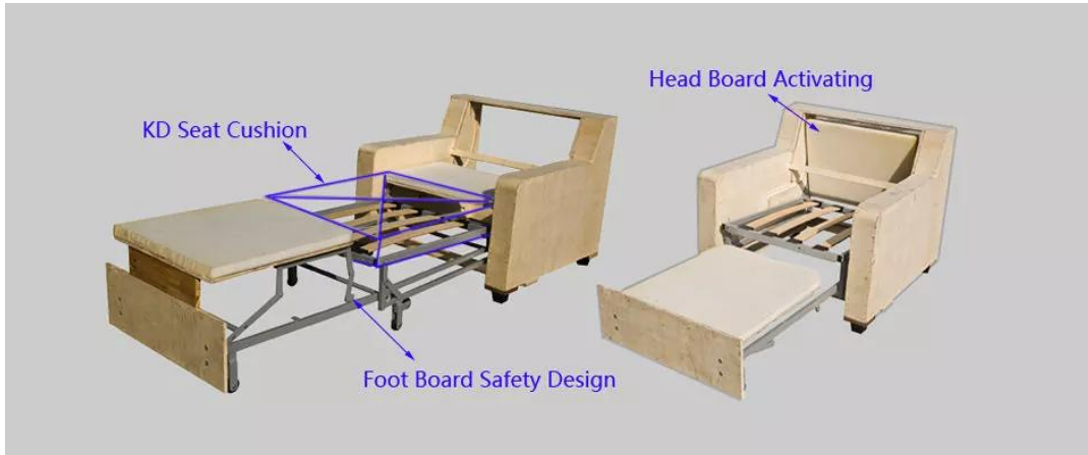

g-activity-6573800912463200256-1aCn?utm_source=share&utm_medium=member_desktop