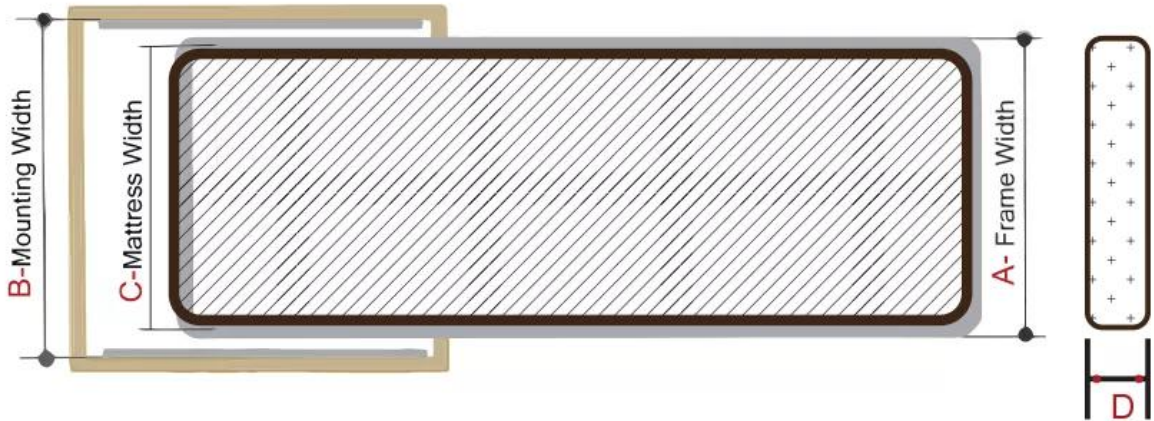

Product Description

Italian Style Sofa Bed Mechanisms

LINKREST is one of the leading **High Leg Italian Style Sofa Bed Mechanism** manufacturers and suppliers in China. Our future is dependent on our passion for more value added and brand new designing, high quality products and professional service while meeting our financial objectives. We have been investing in R&D, automatic production lines, and finding the best solution to reduce the cost and lead time for customer satisfaction. Raw material and transportation cost are on the rise, we have dedicated ourselves on finding technical solutions like our DIY mechanisms and redesigned construction to ensure customer satisfaction.

High Leg Italian Style Sofa Bed Mechanism Features & Benefits:

1. High leg but low seat profile.
2. Easy to open and close.
3. Super comfort both sitting and sleeping without sagging.
4. Balance very well.
5. Mounting brackets for fixed arms.
6. Partly assembled mechanism with free of riveting process for customers to assemble easily at factory to save cost both shipment and warehouse.
7. Add open stop safety function.
8. No bar in sleeping area and webbing in pillow area for really super comfort sleeping.
9. Two thousand cycles of stress test and TUV test.

High Leg Italian Style Sofa Bed Mechanism Models & Size

Models	HF170WJ	HF160WJ	HF150WJ	HF130WJ	HF110WJ
Mounting B	170cm	160cm	150cm	130cm	110cm

Frame A	156cm	146cm	136cm	116cm	96cm
Matt. C	153cm	143cm	133cm	113cm	93cm
Matt. D	10cm	Matt. Length		190cm	