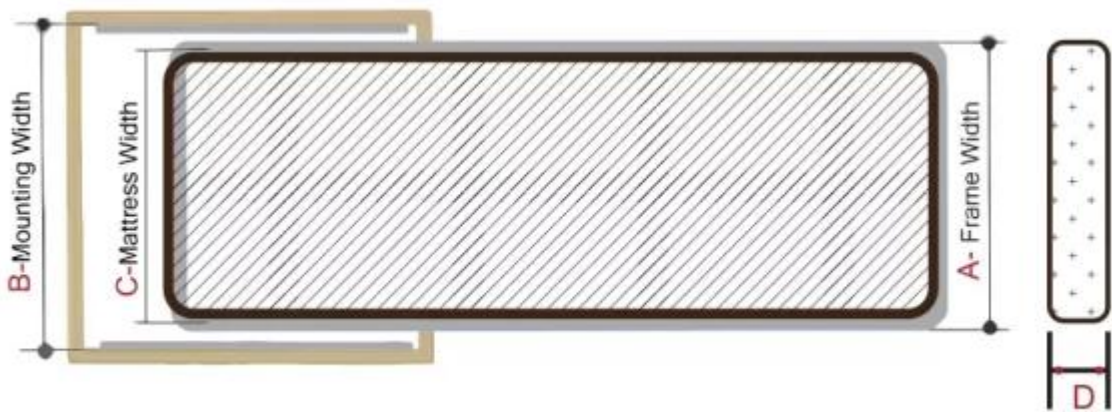

#### **High Leg Luxury Italian Style Sofa Bed Mechanism Features & Benefits:**

1. High leg but low seat profile.
2. Easy to open and close by finger touch.
3. Super comfort both sitting and sleeping without sagging.
4. Balance very well even if the arms or back board are not heavy.
5. Not only for fabric but also good for leather upholstery with the foot design of big curve shaped.
6. Special KD-lock brackets design to secure the KD sofa stability when end users assemble the sofa at home.
7. Special leg-lock design for four foot legs to protect the floor and furniture during the shipment or people moves the sleeper at home.
8. Partly assembled mechanism with free of riveting process for customers to assemble easily at factory to save cost both shipment and warehouse.
9. Add open stop safety function.

- 10. No bar in sleeping area and webbing in pillow area for really super comfort sleeping.
- 11. It also can meet deep seat design because it is easy to make longer seat cushion with a curved angle shaped mechanism legs.
- 12. Two thousand cycles of stress test and TUV test.

**High Leg Luxury Italian Style Sofa Bed Mechanism Description**

- See video:  
**High Leg Luxury Italian Style Sofa Bed Mechanism**
- 

- Models and Size

Models	AF170	AF160	AF150	AF130	AF110
Mounting B	170cm	160cm	150cm	130cm	110cm
Frame A	156cm	146cm	136cm	116cm	96cm
Matt. C	153cm	143cm	133cm	113cm	93cm
Matt. D	10cm	Matt. Length		190cm	