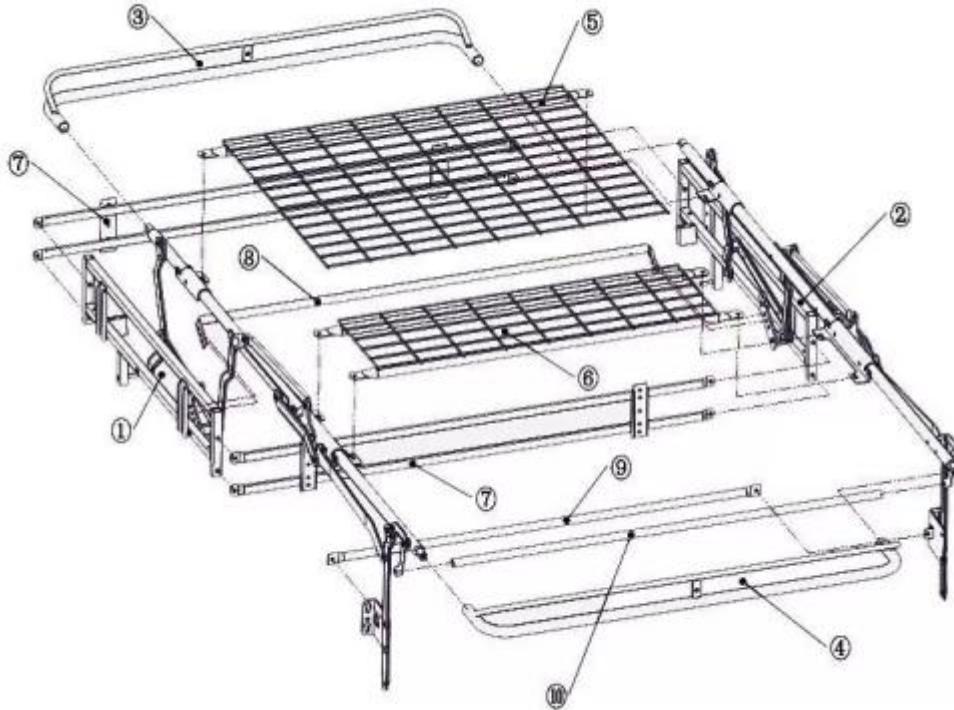

Product Description

Italian Style Sofa Bed Mechanisms

LINKREST is one of the professional **Low Leg Italian Style Sofa Bed Mechanism** manufacturers and suppliers in China. Already for many years in the market worldwide, such as European, North American, Australia, New Zealand, Africa, Asia and Latin American areas. LINKREST is regarded as a reliable partner of the most important sofa bed mechanisms manufacturer. This thanks to the carefully quality control, our passion to focus on innovations, our professional service and the possibility to offer tailor-made solutions.

Low Leg Italian Style Sofa Bed Mechanism Features & Benefits:

1. This is one-action partly assembled Italy sofa bed mechanism.
2. Super comfort both sitting and sleeping with no-sagging deck and webbing in sitting and pillow areas.
3. Very easy to open and close for ladies.
4. Two thousand cycles of stress test and TUV test.
5. Similar to DIY partly assembly construction, very easy for customers to put together without special tools and quality is the same as fully assembled version.
6. Partly assembly can save huge cost for import business. And change the cross tube to change the size.
7. Very small gap between arm and metal frame to reduce the sagging feeling when people sit close to arms.
8. Easy to make hanging over pad style.
9. No cross bar feeling in the back of body for sleeping everyday.
10. Open stop function design for foot safety.
11. Option for KD-lock brackets to secure the arm safety.
12. Four floor legs lock to avoid leg loose issues.

See Video:Low Leg Italian Style Sofa Bed Mechanism

Low Leg Italian Style Sofa Bed Mechanism Partly Assembly

Low Leg Italian Style Sofa Bed Mechanism Model & Size

Model	PF170	PF160	PF150	PF130	PF110
B size	170cm	160cm	150cm	130cm	110cm
A size	1560mm	160mm	1360mm	1160mm	960mm
C Size	153cm	143cm	133cm	113cm	93cm
D size	12cm	Mattress length		190cm	