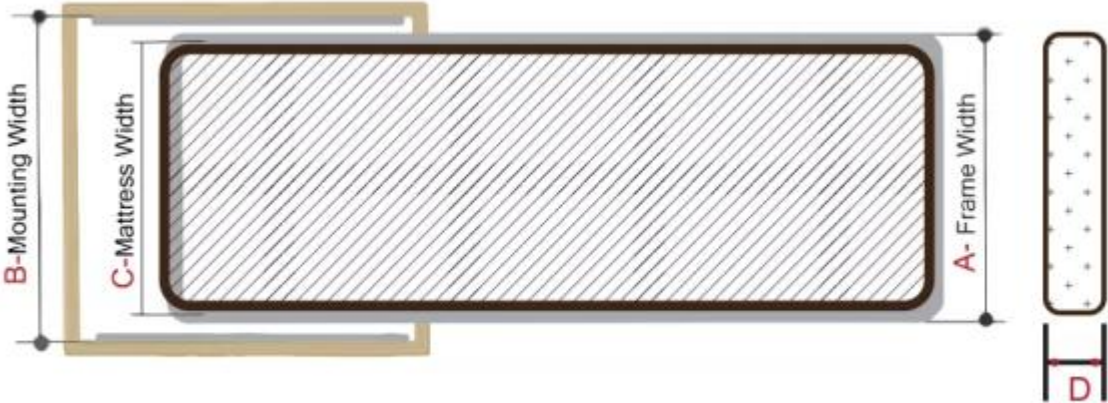

Product Description

Italian Style Sofa Bed Mechanisms

LINKREST is one of the professional **Low Leg Italian Style Sofa Bed Mechanism** manufacturers and suppliers in China. Already for many years in the market worldwide, such as European, North American, Australia, New Zealand, Africa, Asia and Latin American areas. LINKREST is regarded as a reliable partner of the most important sofa bed mechanisms manufacturer. This thanks to the carefully quality control, our passion to focus on innovations, our professional service and the possibility to offer tailor-made solutions.

Low Leg Italian Style Sofa Bed Mechanism Features & Benefits:

1. This is one-action partly assembled Italy sofa bed mechanism.
2. Super comfort both sitting and sleeping with no-sagging deck and webbing in sitting and pillow areas.
3. Very easy to open and close for ladies.
4. Two thousand cycles of stress test and TUV test.
5. Similar to DIY partly assembly construction, very easy for customers to put together without special tools and quality is the same as fully assembled version.
6. Partly assembly can save huge cost for import business. And change the cross tube to change the size.
7. Very small gap between arm and metal frame to reduce the sagging feeling when people sit close to arms.
8. Easy to make hanging over pad style.
9. No cross bar feeling in the back of body for sleeping everyday.
10. Open stop function design for foot safety.
11. Option for KD-lock brackets to secure the arm safety.
12. Four floor legs lock to avoid leg loose issues.

See Video:Low Leg Italian Style Sofa Bed Mechanism

Low Leg Italian Style Sofa Bed Mechanism Partly Assembly

Low Leg Italian Style Sofa Bed Mechanism Model & Size

Model	PF170	PF160	PF150	PF130	PF110
B size	170cm	160cm	150cm	130cm	110cm
A size	1560mm	160mm	1360mm	1160mm	960mm
C Size	153cm	143cm	133cm	113cm	93cm
D size	12cm	Mattress length		190cm	