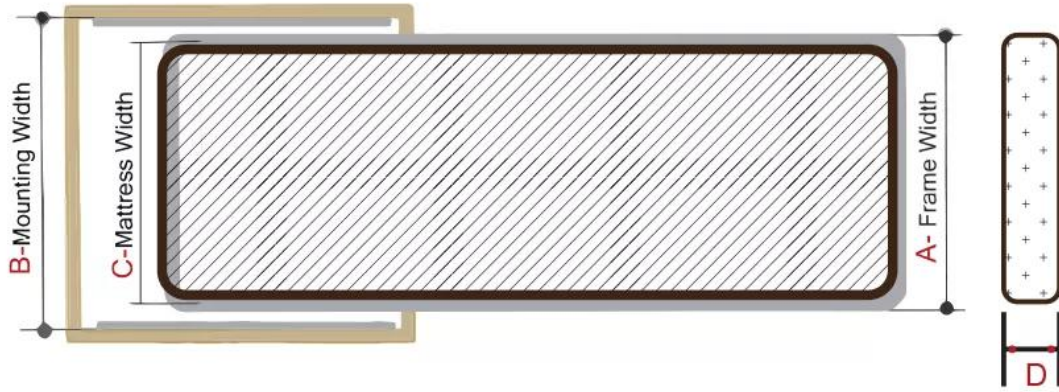

### Italian Style Sofa Bed Mechanisms

---

LINKREST is one of the outstanding **Luxury Contract Italian Style Sofa Bed Mechanism** manufacturers and suppliers in China. We realized that sofa sleeper played more and more important roles in the furniture industry, but we will think very hard for continuing improvements such as: how to make seat as comfortable as stationary seat and how to make sleeper as comfortable as bedroom bed; How to save delivery cost both for mechanism and finished sleeper; How to operate simply for end users both manual and power versions; and how to meet all kind of stationary sofa designs ect. Our wide selection of high-quality and technically innovative folding and unfolding sofa bed mechanisms add value to leading upholstery brands both in domestic and international markets.

### Luxury Contract Italian Style Sofa Bed Mechanism Features & Benefits:

1. Heavy duty design both for hotels and residential.
2. Super comfort both sitting and sleeping, and 14 cm thickness of foam mattress to meet hotel standard.
3. Finger touch to open and close by one action to save time.
4. Partly assembled with free of riveting process to save shipment cost and warehouse space.
5. FSC and CARB certificated birch slats construction without sagging.
6. No cross metal bar in sleeper area for super sleeping comfort.
7. Fit to separated seat cushion and overhanging seat cushion design.
8. With big curved metal leg design it can make deep seat for sitting comfort.
9. Option for Kd-lock brackets.
10. Option for metal grid deck.
11. Fit to high bed board for backrest design in open position.

See the Video:

**Luxury Contract Italian Style Sofa Bed Mechanism**

**Luxury Contract Italian Style Sofa Bed Mechanism Model & Size**

Model	GFN68SK	GFN64SK	GFN60SK	GFN52SK	GFN44SK	GFN36SK
Size_B	177cm	167cm	157cm	137cm	117cm	97cm
Size_A	1600mm	1500mm	1400mm	1200mm	1000mm	800mm
Size_C	153cm	143cm	133cm	113cm	93cm	73cm
Mattress thickness	14cm	Mattress length		196cm		