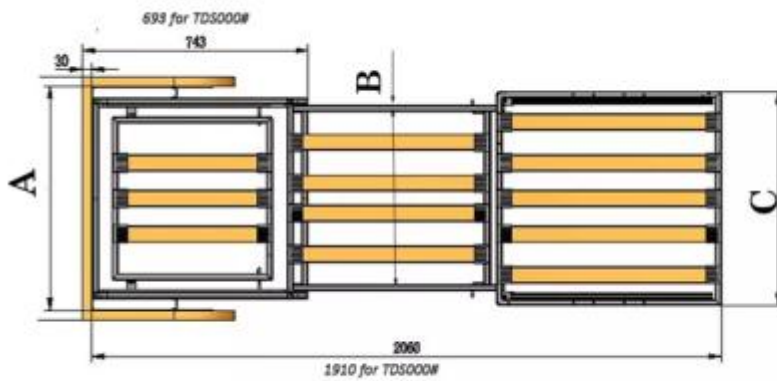

Slide Out Sofa Sleeper Mechanism Features & Benefits:

1. It is a real bed sleeper sofa mechanism as comfortable as bedroom bed.
2. This bed has the storage inside the mechanism (You can add storage by yourself or buy storage basket from us).
3. No need mattress but very comfortable.
4. Engineering design for long-distance Synchronization for easy to open and close.
5. KD legs design for easy to pack and saving container room.
6. It fits to ottoman, chair, love seat, sofa and sectional.
7. It is also very good for commercial like hotels, hospitals, RV, office and camping car etc.
8. KD backrest design for easy to put on and take off.
9. A base metal frame for easy to connect with arms, front and back stump.
10. TDS000# is the shorter version.

Slide Out Sofa Sleeper Mechanism Details:

Model	A	B	C
TD345	876	750	840
TD640	1372	1245	1337
TD620	1575	1448	1540

Also we make none standard size to meet customers' design.

Optional for Headrest Mechanism